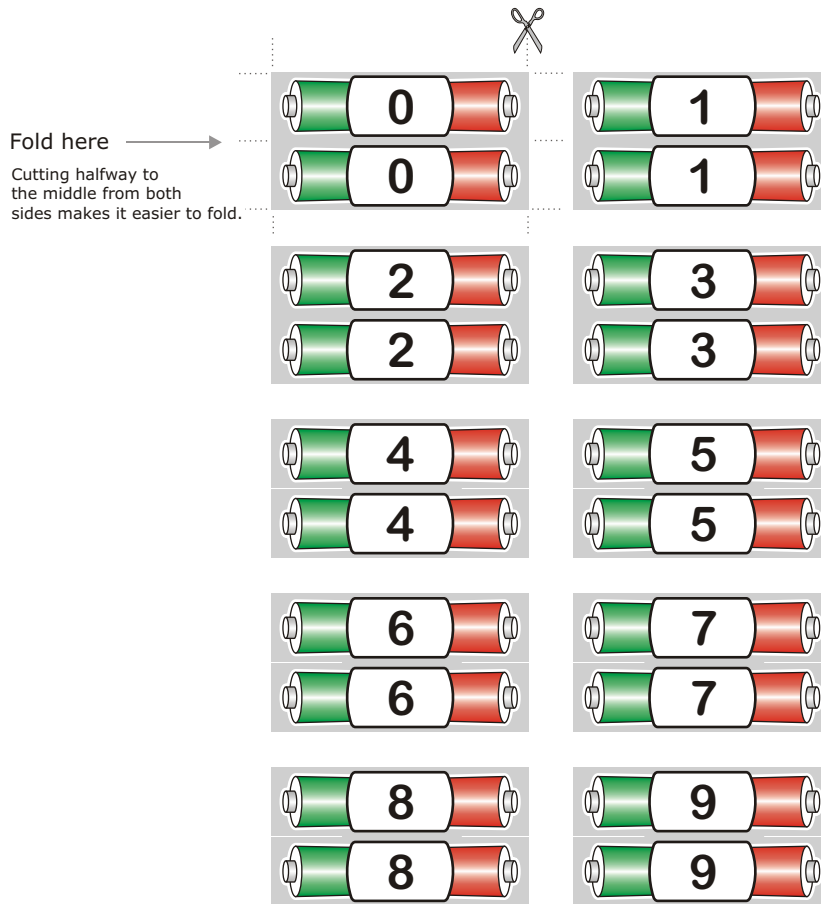

Battery charge indicators , with set numbers

Cut out and tape on battery cases / holders .

See instructions here : www.benvelo.com/battery.htm

Copyright © Benny Johansson

www.benvelo.com